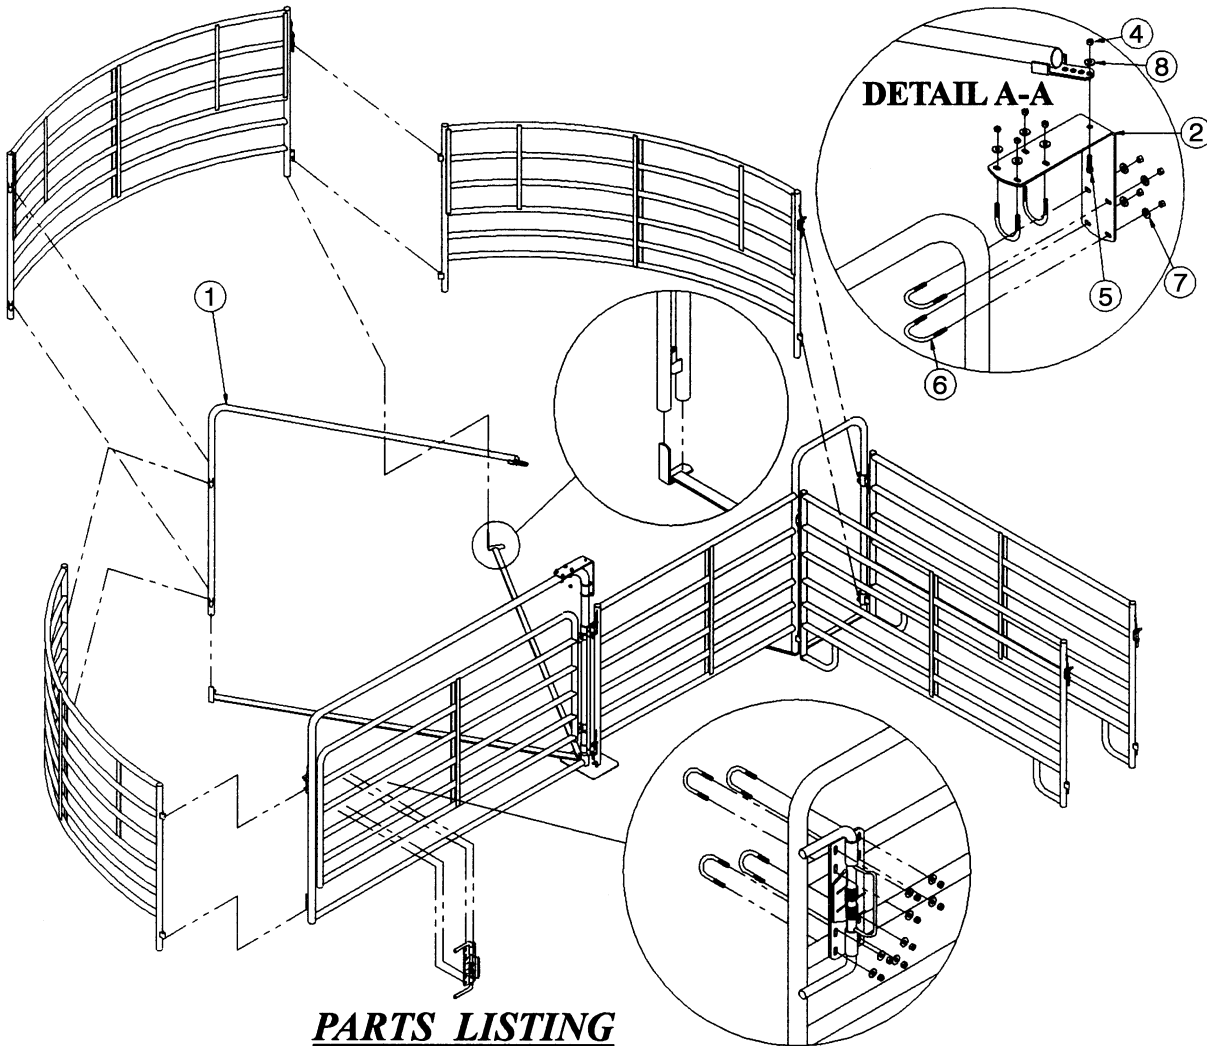

# Overhead Arch for Portable Sweep Pen 46160312, 46160322

**Hardware Kit  
46900072**

For questions about this product, or for parts inquiries, please contact our Customer Service Center listed below.

1. The arch can be inserted between any curved panel. The arch bottom will fit over the top of the 90° flat iron located at the end of the ground strap.

2. Bolt the top attachment bracket (46601092) to the top corner of the gate arch. Then attach the bracket end of the arch to the top attachment bracket. (See Detail A-A).

### PARTS LISTING

No.	Description	Part No.	Qty
1	Arch, Overhead	46400462	1
2	Bracket, Top Attachment	46601092	2
3	<b>Hardware Kit</b>	46900028	1
4	Nut, 1/2" hex lock w/nylon insert	2688138	1

No.	Description	Part No.	Qty
5	Screw, hex 1/2" x 1 1/2"	3188036	1
6	U-Bolt, 3/8" x 2.5 x 3.125	1328293	8
7	Washer, Wrought 3/8"	3948003	8
8	Washer Wrought 1/2"	2688138	1