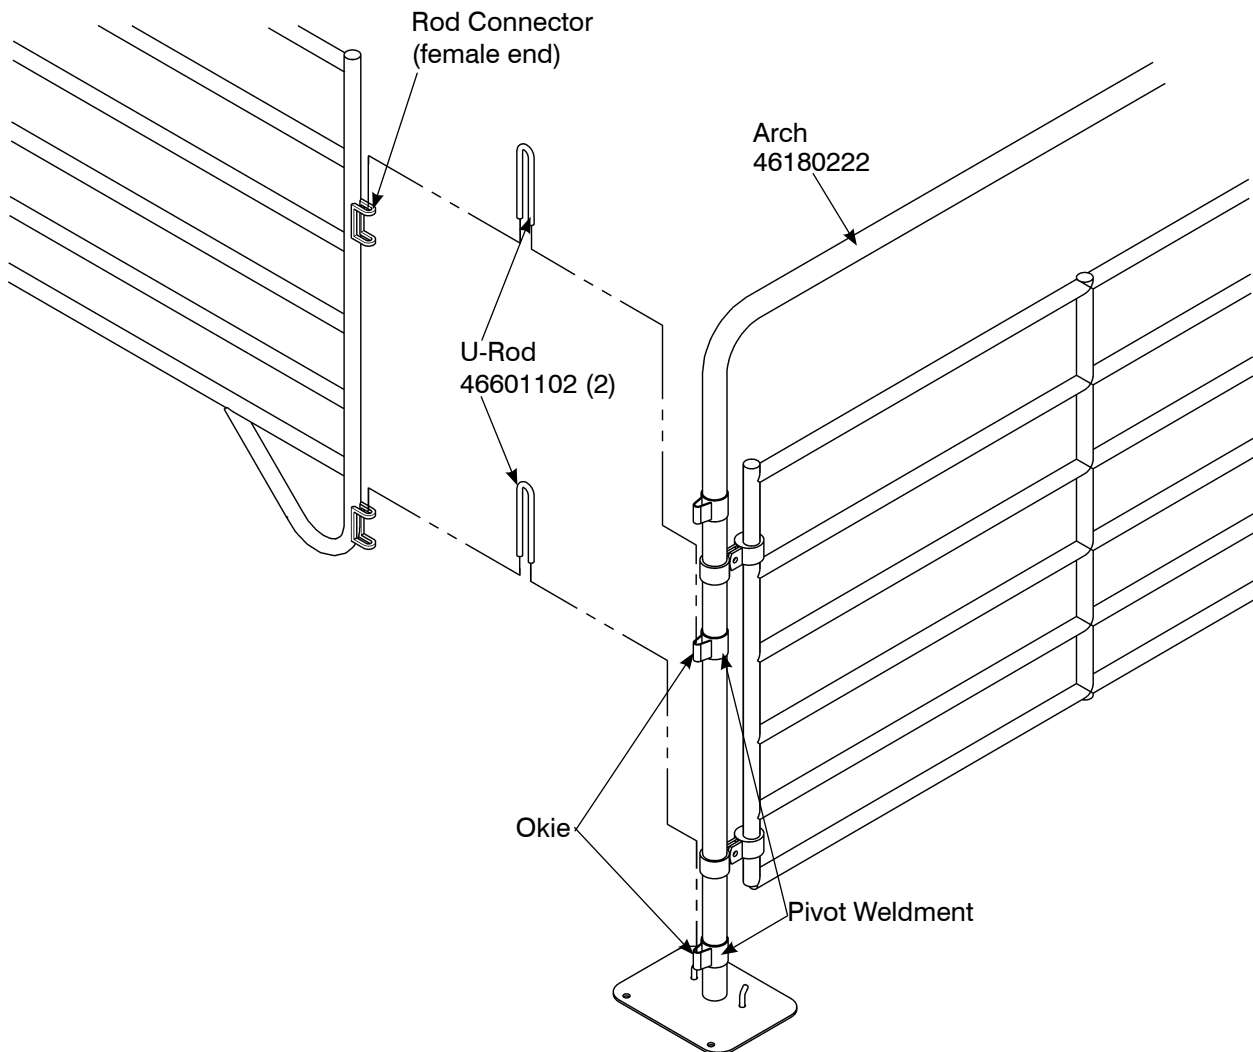

Connecting Rods for Unsheeted System Arch Gate

**Hardware Kit
46900088**

THANK YOU FOR PURCHASING THIS PRODUCT

Behlen Country has been in the business of providing quality products for more than 75 years. Our products will provide many years of service when maintained by the owner and used in accordance with the capabilities of the product. For questions about this product, or for parts inquiries, please contact our Customer Service Center listed below.

The U-Rods (46601102) are to be used to hook the new style crowding corrals and new style Corral Panels to the Arch (46180222) on unsheeted systems.

Using the two U-Rods provided, attach the Corral Panel with the Rod Connector - female end (Do **NOT** use side with the pin and chain weldment) to the Okies on the Pivot Weldment on the Arch Gate as shown.