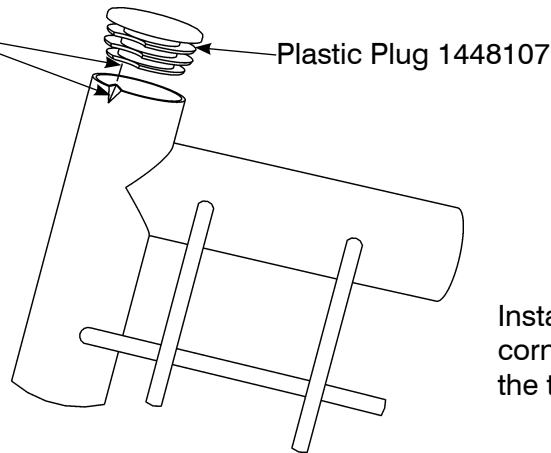

Plug Kit for Magnum Kennels

**Hardware Kit
38900187**

For questions about this product, or for parts inquiries, please contact our Customer Service Center listed below.

Align cut-out of plastic
plug with dimple on
tube when installing

Install Plastic Plugs on all **top**
corners of the kennel including
the tops of the door(s).

**Behlen[®]
COUNTRY**

CUSTOMER SERVICE CENTER

PO Box 569
Columbus, NE
68602-0569

Ph: 800-447-2751
Fax: (402) 563-7447
www.behlencountry.com

Align cut-out of plastic
plug with dimple on
tube when installing

Install Plastic Plugs on all **top**
corners of the kennel including
the tops of the door(s).

**Behlen[®]
COUNTRY**

CUSTOMER SERVICE CENTER