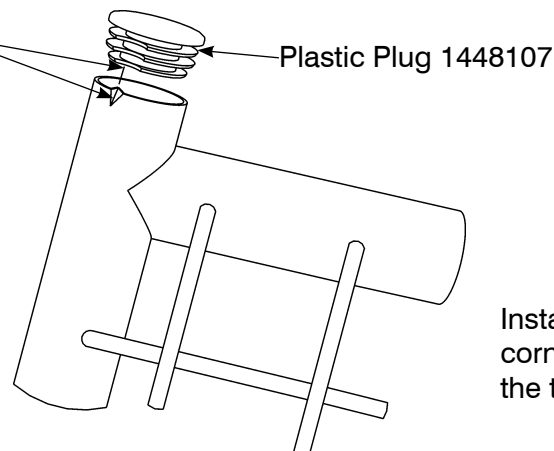

Install Plastic Plugs on all **top**
corners of the kennel including
the tops of the door(s).

**Behlen[®]
COUNTRY**

CUSTOMER SERVICE CENTER

PO Box 569
Columbus, NE
68602-0569

Ph: 800-447-2751
Fax: (402) 563-7447
www.behlencountry.com

F-20196-2

TECHNICAL INFORMATION 70108

Rev. 4-6-11 7-7-04

Plug Kit for Magnum Kennels

**Hardware Kit
38900187**

For questions about this product, or for parts inquiries, please contact our Customer Service Center listed below.

Align cut-out of plastic
plug with dimple on
tube when installing

Install Plastic Plugs on all **top**
corners of the kennel including
the tops of the door(s).

**Behlen[®]
COUNTRY**

CUSTOMER SERVICE CENTER