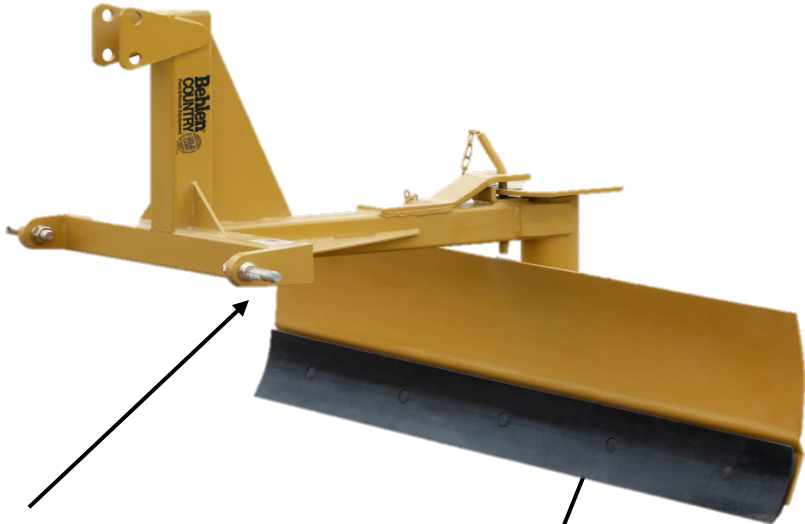

80110800YEL
5' MEDIUM DUTY
GRADER BLADE

CAT 1 UNIVERSAL
LIFT PIN-3018352

5' CUTTING EDGE-3018378

PLOW BOLT 5/8" X 1 1/2" - 3018383
HEX NUT 5/8" - 2688022
LOCK WASHER 5/8" - 3948115