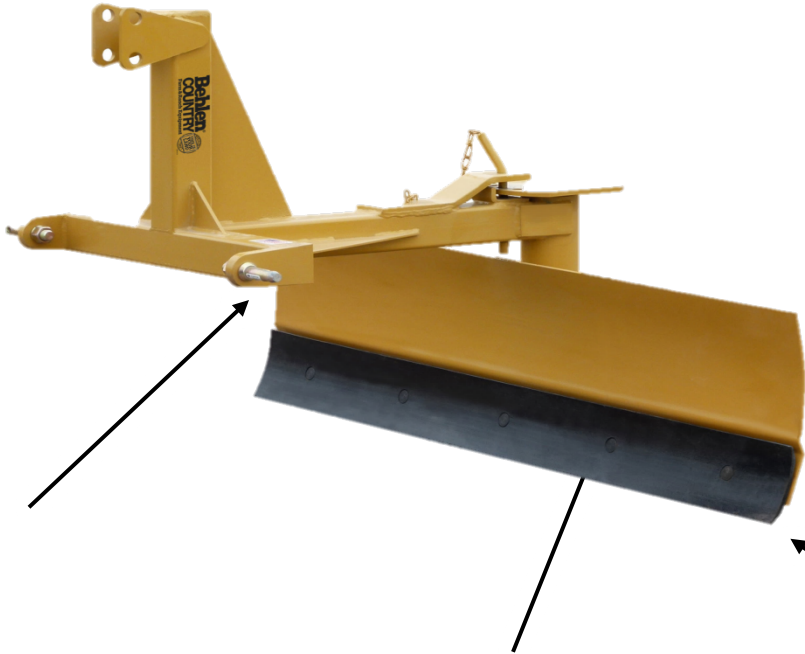

80110810YEL
6' MEDIUM DUTY
GRADER BLADE

CAT 1 UNIVERSAL
LIFT PIN-3018352

PLOW BOLT 5/8" X 1 1/2" - 3018383
HEX NUT 5/8" - 2688022
LOCK WASHER 5/8" - 3948115

6' CUTTING EDGE-3018379