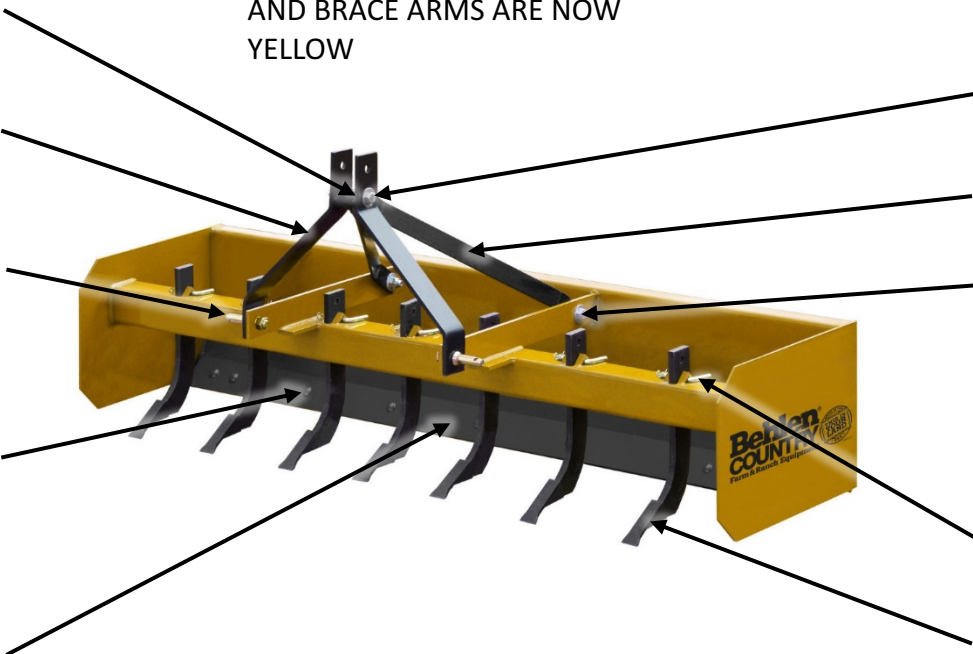

**80111100YEL**  
**5' BOX BLADE**

NOTE: FRONT A FRAME ARMS  
 AND BRACE ARMS ARE NOW  
 YELLOW

BUSHING FOR A-FRAME  
 1 1/4" X 1 3/4" - 80627595

A-FRAME UPRIGHT  
 80627710YEL

CAT 1 LIFT PIN 7/8"  
 3018352

7-PLOW BOLTS  
 5/8" x 1"-3018383

7-LOCK NUTS  
 5/8"-2688022

7-WASHERS-3948115

3/8" x 6" x 5'  
 CUTTING EDGE-3018378

GRADE 5 BOLT  
 3/4" X 5"-H00BOLTP030

BRACE A ARM-80627690YEL

GRADE 5 BOLTS  
 3/4" X 2 1/2"

2- H00BOLTP029

2-NUTS 2688006

2-WASHERS 3948051

3" BENT HITCH PIN W/ CLIP  
 3018382

3 HOLE SHANK RIPPER-3018351